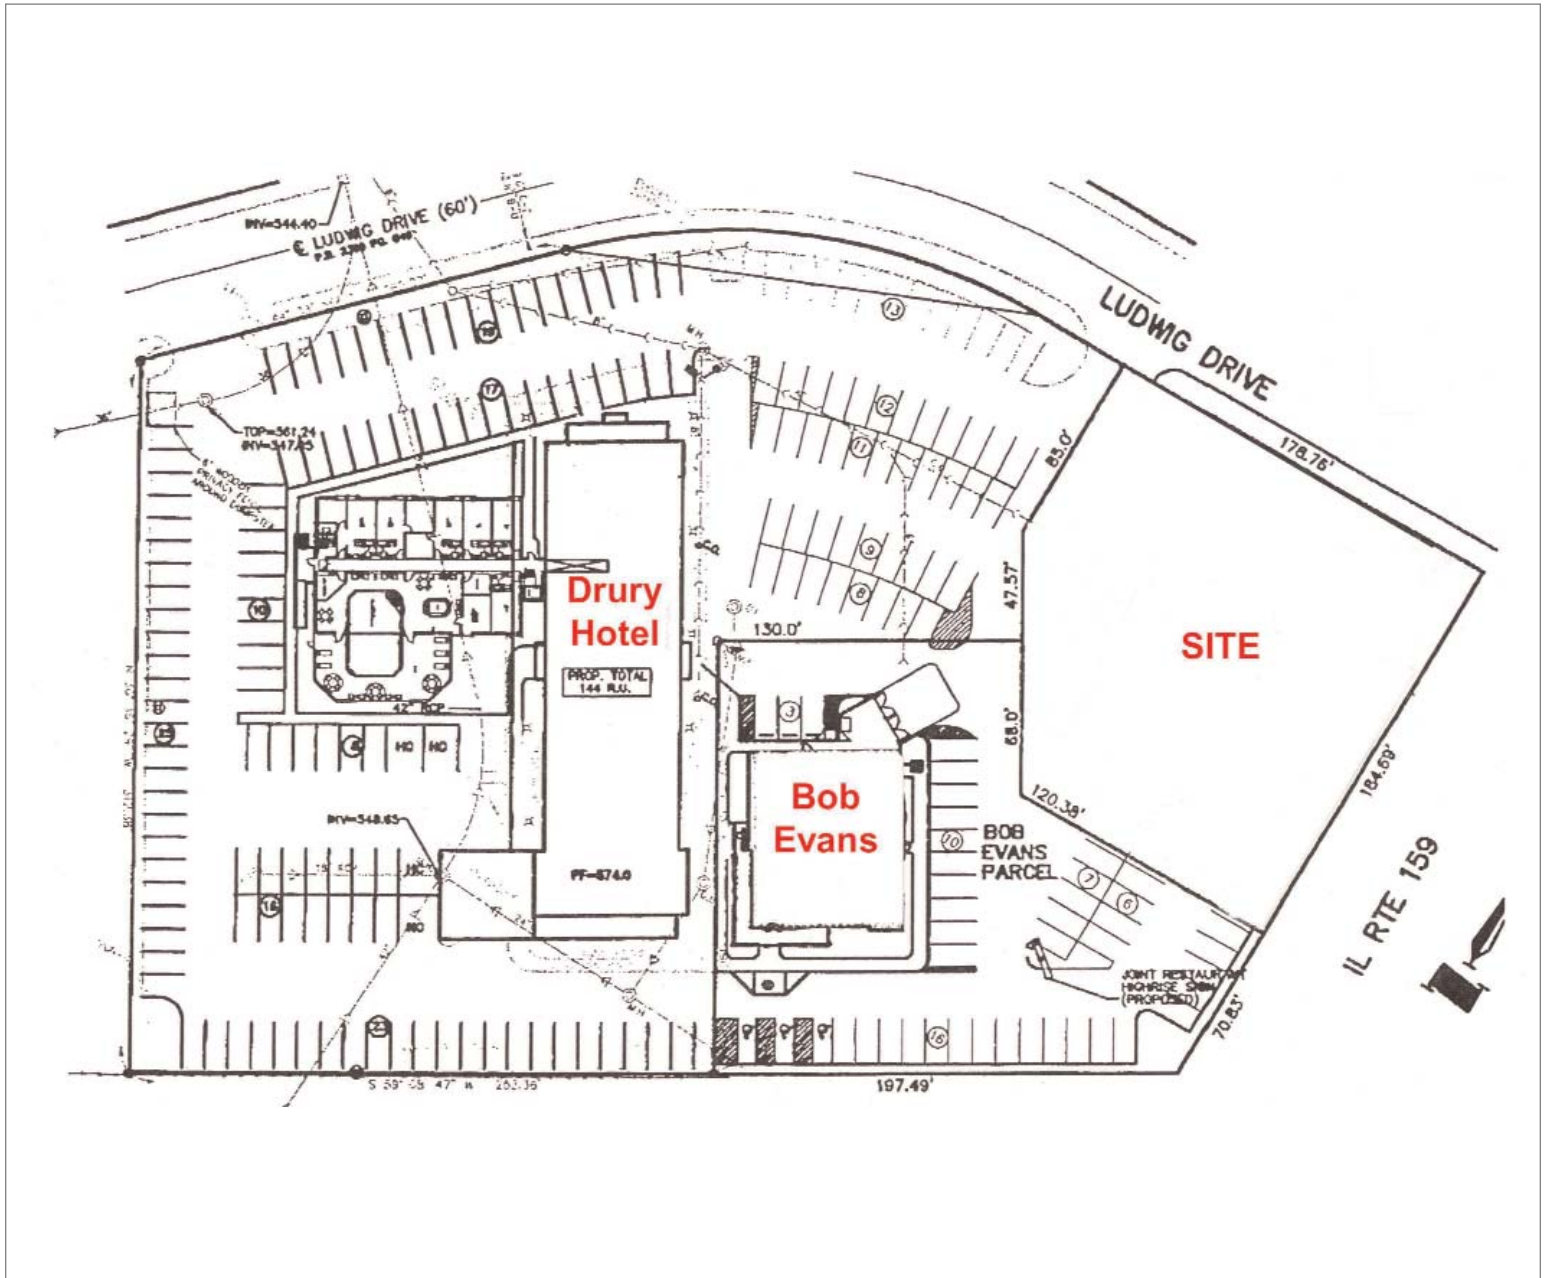

SITE PLAN

Ludwig Drive & IL Route 159, Fairview Heights IL 62208

Contact

NAIDESCO
Commercial Real Estate Services, Worldwide.

Daniel Hayes
314 994 4068 Direct
314 401 4944 Mobile
dhayes@naidesco.com

David Wittenauer, CCIM
618 632 3060 Direct
dwittenauer@naidesco.com

The information contained herein has been given to us by the owner of the property or other sources we deem reliable. We have no reason to doubt its accuracy, but we do not guarantee it. All information should be verified prior to lease or purchase.

8235 Forsyth Blvd Ste 210 St Louis MO 63105
Phone 314 994 4444 Fax 314 994 4088
www.naidesco.com